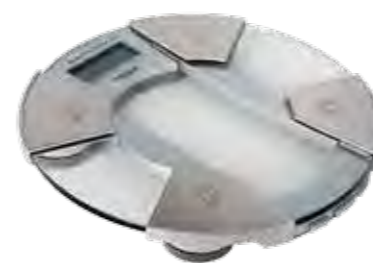

3532-02 / 3542-02

Soap holder, free standing, available with white or black frosted soap dish

3517-02

Soap dispenser 200 ml, free standing

1141

Body fat scale

1143 / 1142

Digital body scale, available in black and white