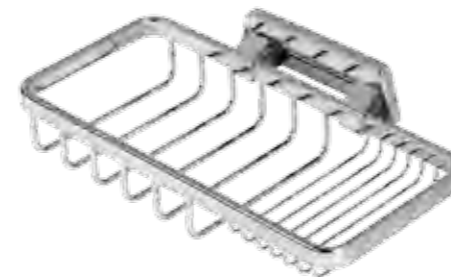

5249
Two arm towel rail

5132-25
Grab rail 25 cm

7248-35 / -50 / -60
Shelf holder, available in 35, 50 and 60 cm

5137
Soap dispenser 200 ml

56
Standard

7138 / 7138 HG / 6138
Tumbler holder, also available with fortified glass and plastic tumbler

7149
Tumbler/toothbrush holder

7163
Tumbler holder, double

5136
Soap holder, corner model

5139
Soap holder

7164
Tumbler/toothbrush holder

6149
Toothbrush holder

7155 / 7156 / 5155
Soap holder, available with clear glass, clear plastic or white plastic tray