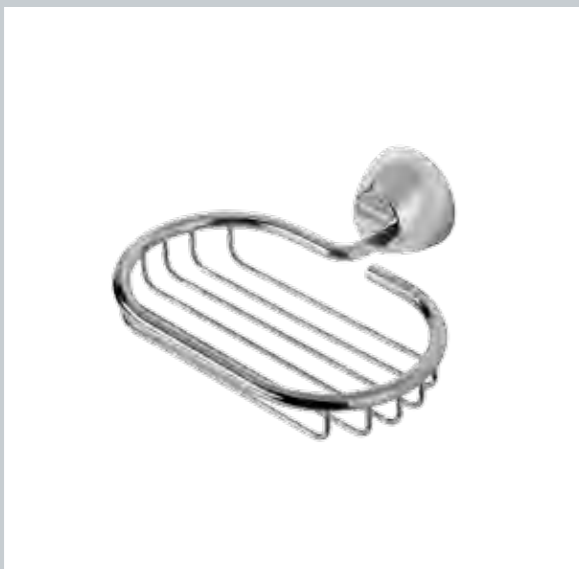

2109
Toilet roll holder

2112
Spare roll holder

2110
Toilet brush holder

2106
Sponge/soap
holder

2116
Soap dispenser
200 ml

2102
Tumbler holder

2103
Soap holder

2115
Hook, double

2129-45 / -60
Towel rail, available in 45 and 60 cm

2107
Towel rail 60 cm

2104
Towel ring

2105
Two arm towel rail

2129-30
Grab rail 30 cm

2101
Shelf holder 60 cm

5144
Toilet roll holder with cover

5144 A
Toilet roll holder with cover and spare roll holder