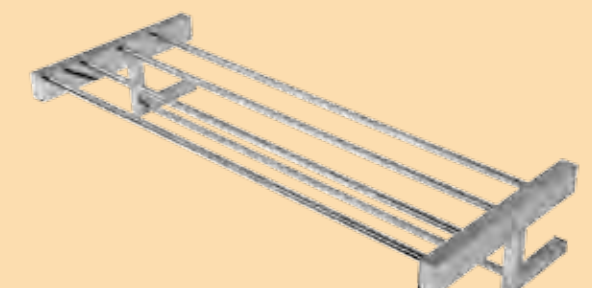

3519-02
Single arm towel rail

3504-02
Towel ring

3506-02
Grab rail 30 cm

3528-02
Grab rail with soap holder

3556-02
Towel rail 60 cm, double

3501-02 / 3545-02
Shelf holder 60 cm, available with white
or black frosted glass

3501-02-80 / -100
Shelf holder, available in 80
and 100 cm, excl. glass plate

3547-80 / -100 & 3548-80 / -100
glass plate, available in black and
white, in 80 and 100 cm

3552-02
Bath towel shelf 60 cm with towel rail