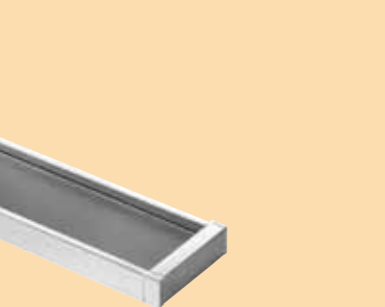

3519-02
Single arm towel rail

3504-02
Towel ring

3506-02
Grab rail 30 cm

3528-02
Grab rail with soap holder

3556-02
Towel rail 60 cm, double

3501-02 / 3545-02
Shelf holder 60 cm, available with white
or black frosted glass

3501-02-80 / -100
Shelf holder, available in 80
and 100 cm, excl. glass plate

3547-80 / -100 & 3548-80 / -100
glass plate, available in black and
white, in 80 and 100 cm

3552-02
Bath towel shelf 60 cm with towel rail