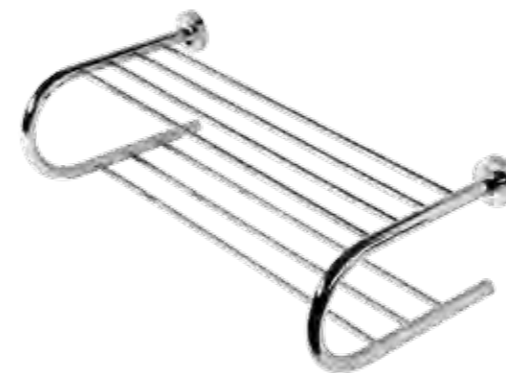

5555
Bath towel shelf 60 cm, double