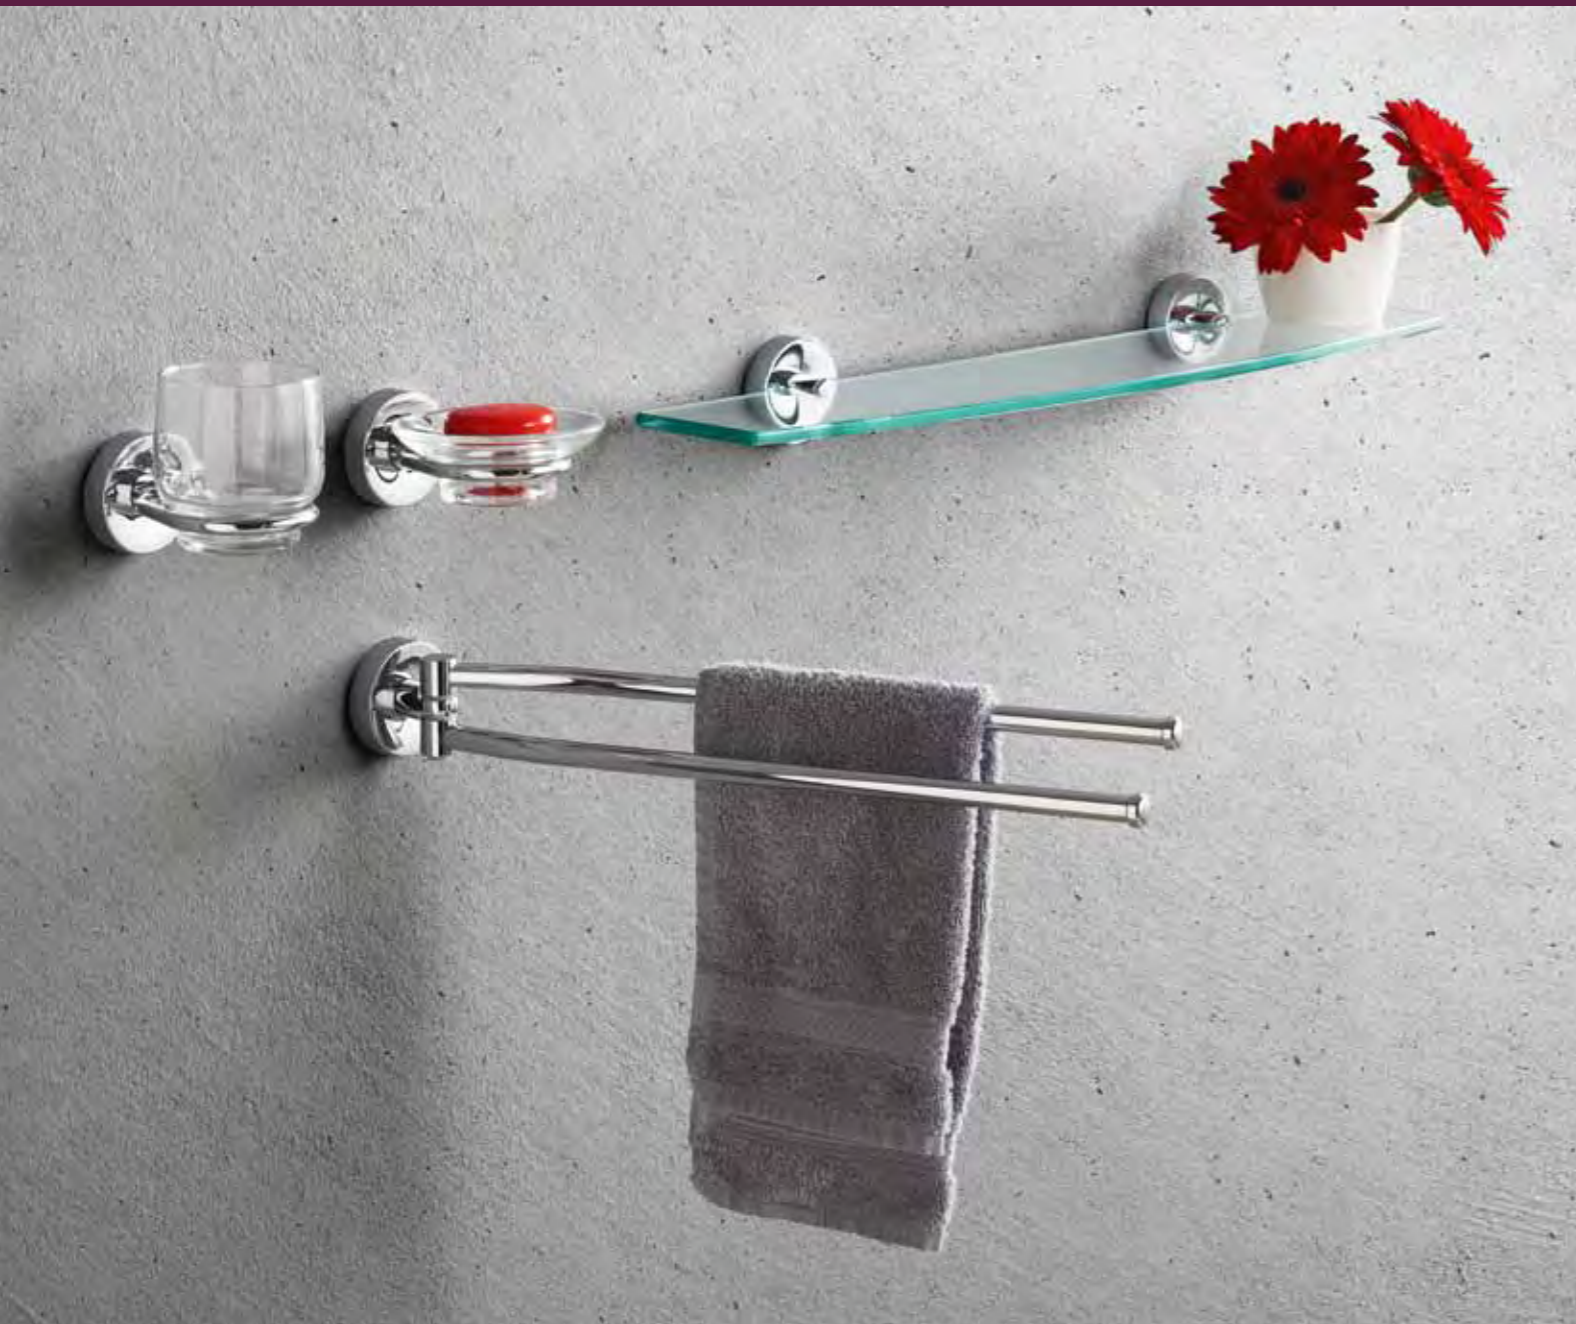

5512
Spare roll holder

5518
Spare roll holder, double

5510
Toilet brush holder

5520
Toilet roll holder, double

5515
Hook, double

5529-45 / -60 & 5531-45 / -60
Towel rail, 24 mm tube,
available in 45 and 60 cm.
Also available with 20 mm tube

5504
Towel ring

5505
Two arm towel rail

5529-30 / 5531-30
Grab rail 30 cm, 24 mm tube.
Also available with 20 mm tube

5522
Magazine holder

5528
Grab rail with soap holder 24 mm tube,
left and right mountable