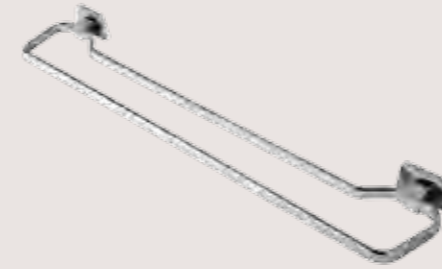

2129-45 / -60
Towel rail, available in 45 and 60 cm

2107
Towel rail 60 cm

2104
Towel ring

2105
Two arm towel rail

2129-30
Grab rail 30 cm

2101
Shelf holder 60 cm

5144
Toilet roll holder with cover

5144 A
Toilet roll holder with cover and spare roll holder

5146
Toilet roll holder

5146 A
Toilet roll holder with spare roll holder

5117
Toilet brush holder

5118
Toilet brush holder with lid

5126 / 5128
Spare roll holder, double or single

5189 / 5190
Rack with hooks,
available with 4 or 6 hooks

5121-40 / -50 / -60
Towel rail, available in 40, 50 and 60 cm

5253
Hook

5165-60
Towel rail 60 cm, double

5251 / 5250
Towel ring, available in 160 and 200 mm

5254
Hook, double

5351
Towel ring

5123
Two arm towel rail