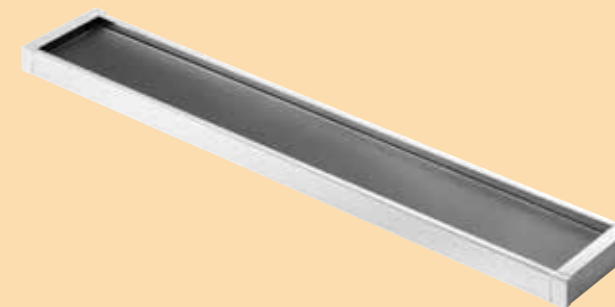

3519-02
Single arm towel rail

3504-02
Towel ring

3506-02
Grab rail 30 cm

3528-02
Grab rail with soap holder

3556-02
Towel rail 60 cm, double

3501-02 / 3545-02
Shelf holder 60 cm, available with white
or black frosted glass

3501-02-80 / -100
Shelf holder, available in 80
and 100 cm, excl. glass plate

3547-80 / -100 & 3548-80 / -100
glass plate, available in black and
white, in 80 and 100 cm

3552-02
Bath towel shelf 60 cm with towel rail