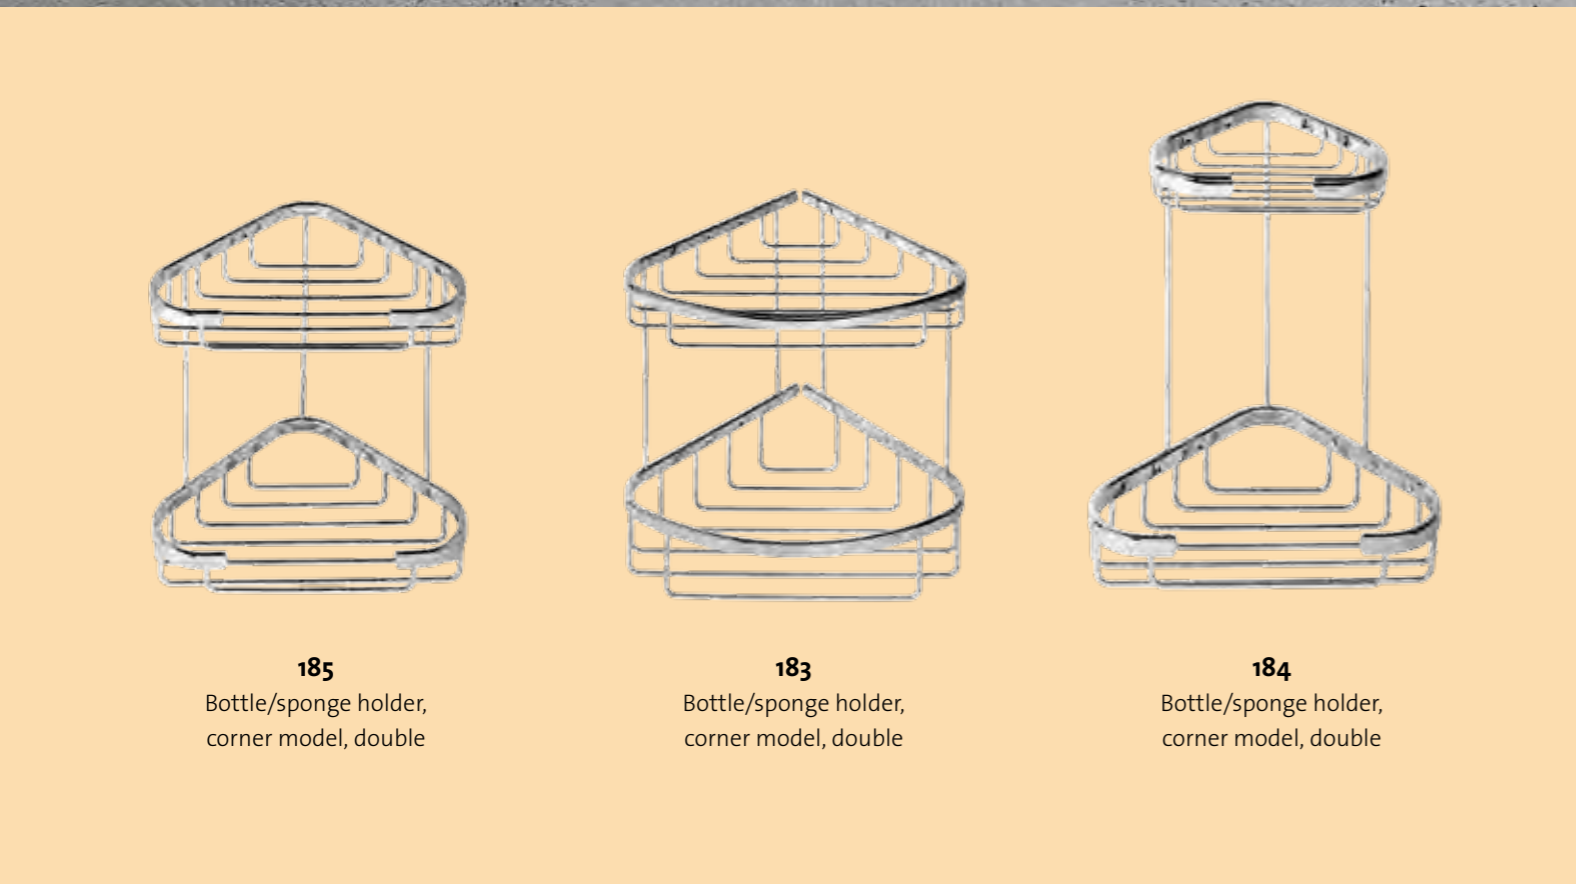

170
Bottle/sponge holder, corner model, large

174
Basket for small towels

698
Supplementary coverplate for cornerbaskets

697
Concealed fixing for all baskets

185
Bottle/sponge holder,
corner model, double