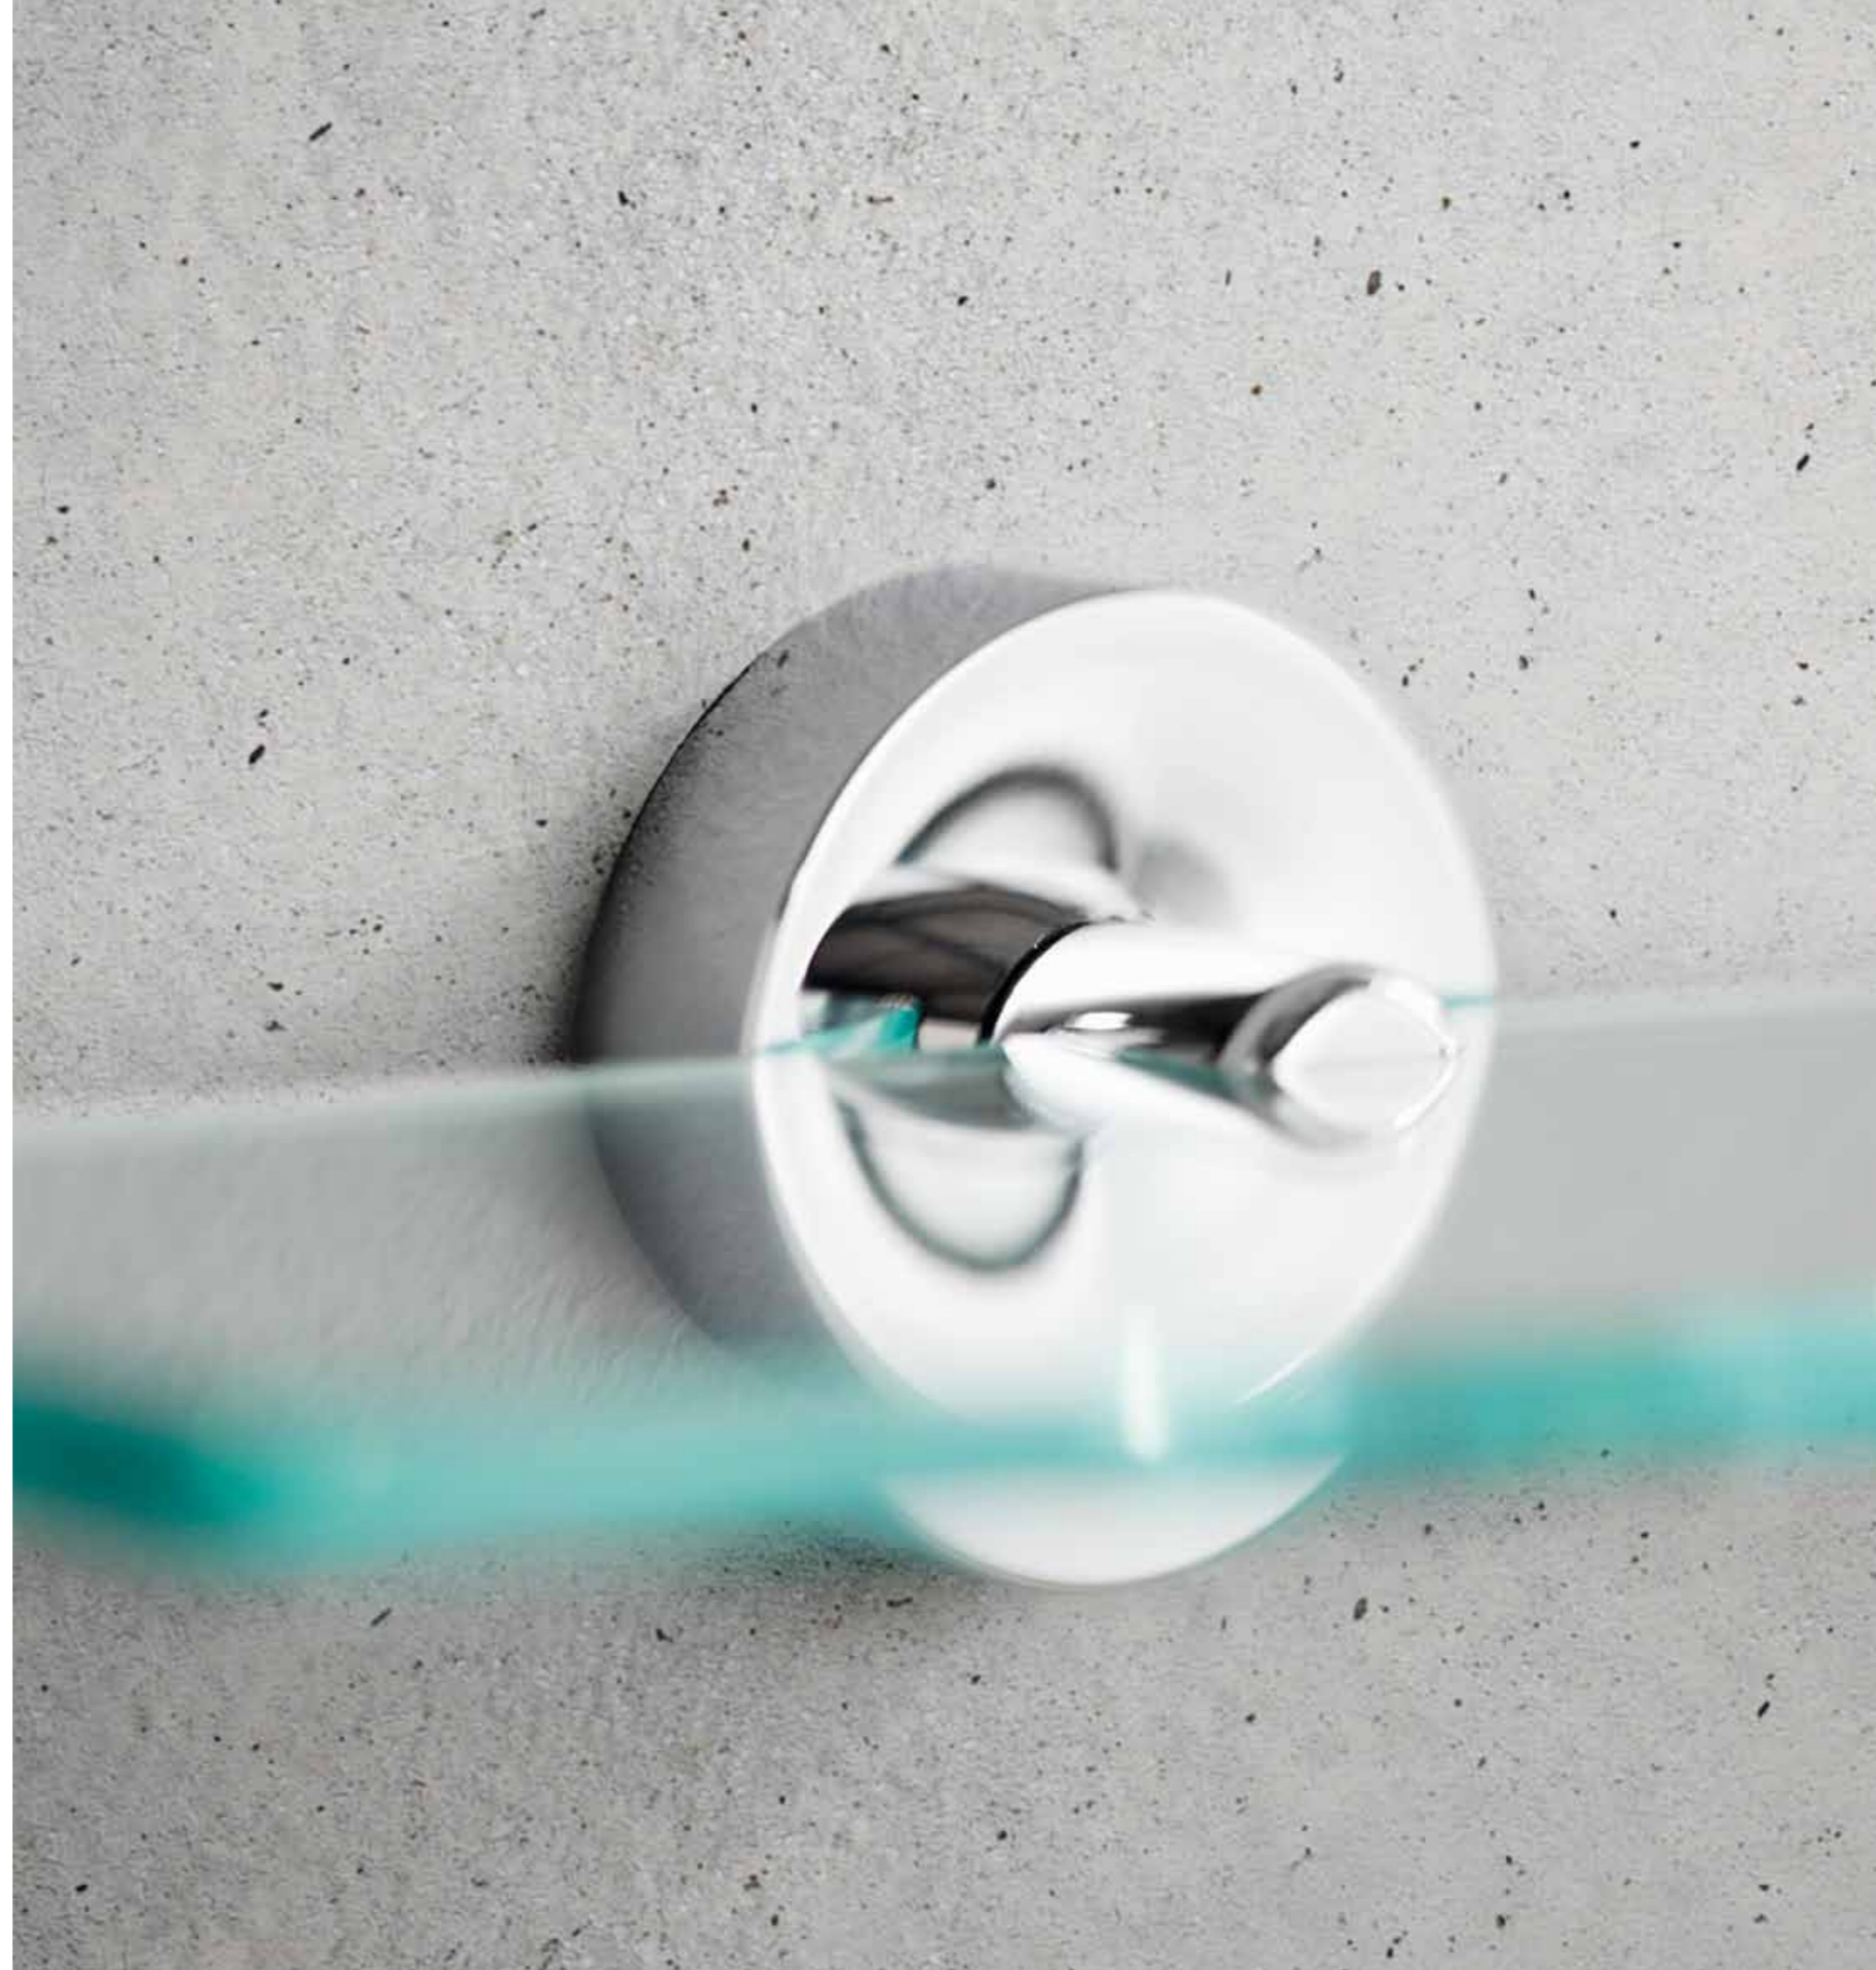

5529-30 / 5531-30
Grab rail 30 cm, 24 mm tube.
Also available with 20 mm tube