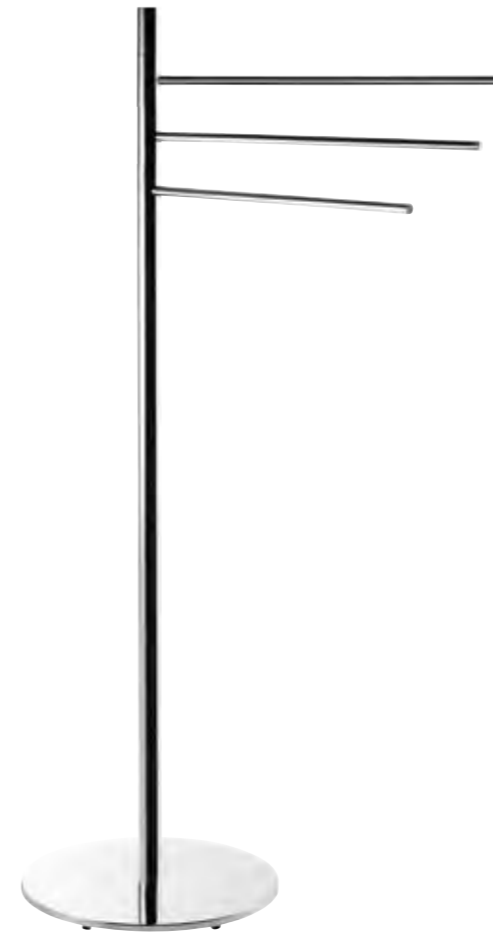

6535-02
Stand towel holder with 3 arms

6537-02
Stand towel holder, double

6515-02*
Hook, double

6507-02-45* / -60*
Towel rail, available in 45 and 60 cm

6556-02
Towel rail 60 cm, double

6504-02*
Towel ring