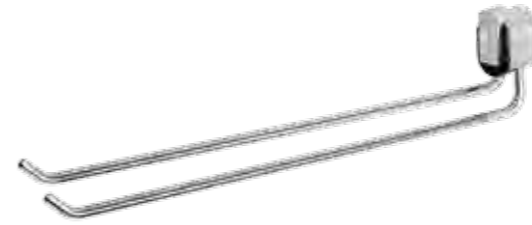

8513-06
Hook

8515-06
Hook, double

8508-06
Toilet roll holder with cover

8509-06
Toilet roll holder

8518-06
Spare roll holder, triple

8512-06
Spare roll holder

8511-06
Toilet brush holder

8506-06
Grab rail 30 cm

8501-06
Shelf holder 60 cm

8514-06
Bottle/sponge holder

8504-06
Towel ring

8505-06
Two arm towel rail

8507-06-45 / -60
Towel rail, available in 45 and 60 cm

8502-06
Tumbler holder

8522-06
Tumbler holder, double