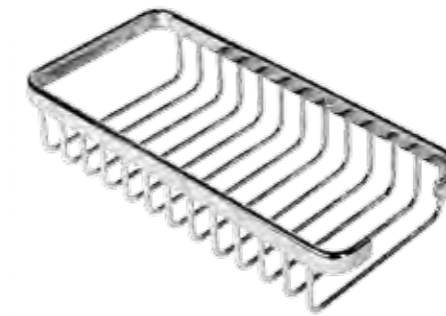

143
Bottle/sponge holder