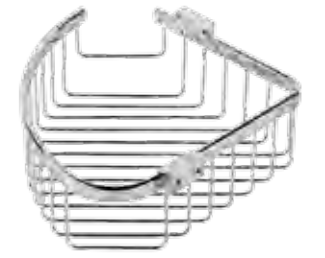

252
Corner basket, double suspensible, large - left version
Also available in right version

182
Bottle/sponge holder, corner model, large

1501
Bottle/sponge holder, small

1502
Bottle/sponge holder

1503
Bottle/sponge holder, large

1504
Bottle/sponge holder, corner model

2500
Soap holder

2501
Sponge/soap holder

2502
Bottle/sponge holder

2505
Sponge/soap holder with porcelain tray

2510
Soap holder, corner model

2511
Sponge/soap holder, corner model