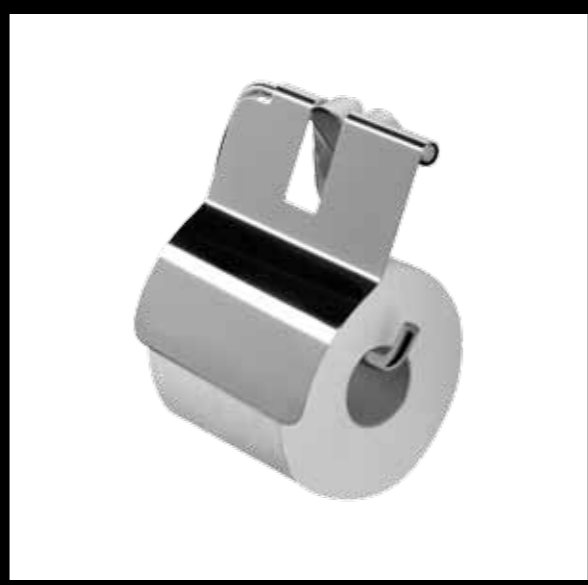

6521-02
Cornershelf

6527-02
Soap dispenser 200 ml

6580-02
Bath towel shelf 60 cm with towel rail

6562-02-45
Towel holder 45 cm, glass mounted

6572-02
Tumbler holder

6541-02* / 6531-02*
Tumbler holder, free standing, available
with frosted and clear glass

6573-02
Soap holder

6532-02* / 6542-02*
Soap holder, free standing, available with
clear and frosted soap dish

6560-02-45
Shower door handle 45 cm with knob

6564-02-45
Shower door handle 45 cm, double

* all Pulse accessories are supplied with four covers in black, white, chrome and satin chrome

8513-06
Hook

8515-06
Hook, double

8508-06
Toilet roll holder with cover

8509-06
Toilet roll holder

8518-06
Spare roll holder, triple

8512-06
Spare roll holder

8511-06
Toilet brush holder

8506-06
Grab rail 30 cm