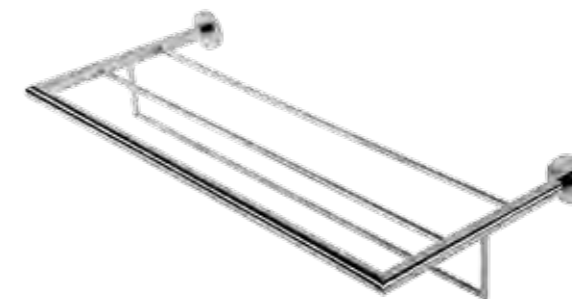

6535-02
Stand towel holder with 3 arms

6537-02
Stand towel holder, double

6515-02*
Hook, double

6507-02-45* / -60*
Towel rail, available in 45 and 60 cm

6556-02
Towel rail 60 cm, double

6504-02*
Towel ring

6505-02*
Two arm towel rail

* also available in stainless steel

6506-02*
Grab rail 30 cm

6528-02*
Grab rail with soap holder,
left and right mountable

6501-02-35*
Shelf holder 35 cm

6521-02*
Cornershelf

6552-02*
Bath towel shelf 60 cm with towel rail