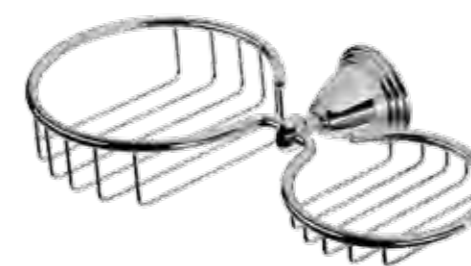

9007-02
Towel rail 60 cm

9005-02
Two arm towel rail

9006-02
Grab rail 30 cm

9002-02
Tumbler holder with frosted glass

9022-02
Tumbler/ toothbrush holder

9016-02
Soap dispenser 200 ml

9014-02
Sponge/soap holder