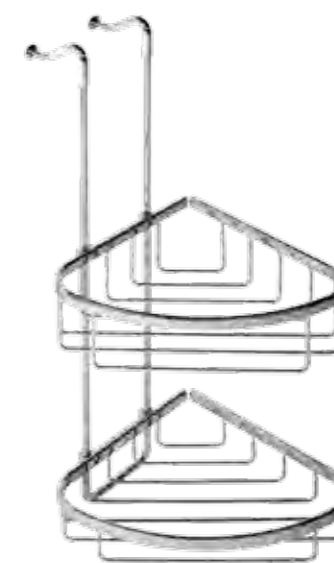

170
Bottle/sponge holder, corner model, large

174
Basket for small towels

698
Supplementary coverplate for cornerbaskets

697
Concealed fixing for all baskets

185
Bottle/sponge holder,
corner model, double

183
Bottle/sponge holder,
corner model, double

184
Bottle/sponge holder,
corner model, double

253
Basket, double suspensible

250
Basket, double suspensible, Exclusive

251 / 254
Corner basket, double suspensible, medium - left version
Also available in right version

252
Corner basket, double suspensible, large - left version
Also available in right version

182
Bottle/sponge holder, corner model, large

1501
Bottle/sponge holder, small

1502
Bottle/sponge holder

1503
Bottle/sponge holder, large