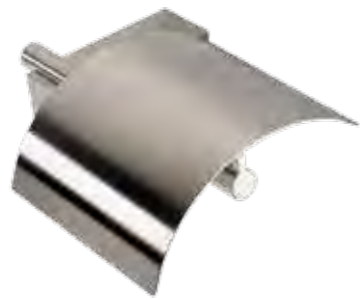

3503-02 / 3544-02
Soap holder, available with
white or black frosted soap dish

3516-02
Soap dispenser 200 ml

3517-02
Soap dispenser 200 ml, free standing

3565-02
Shower door knob, double

Nexx & Nexx Inox

* also available in inox